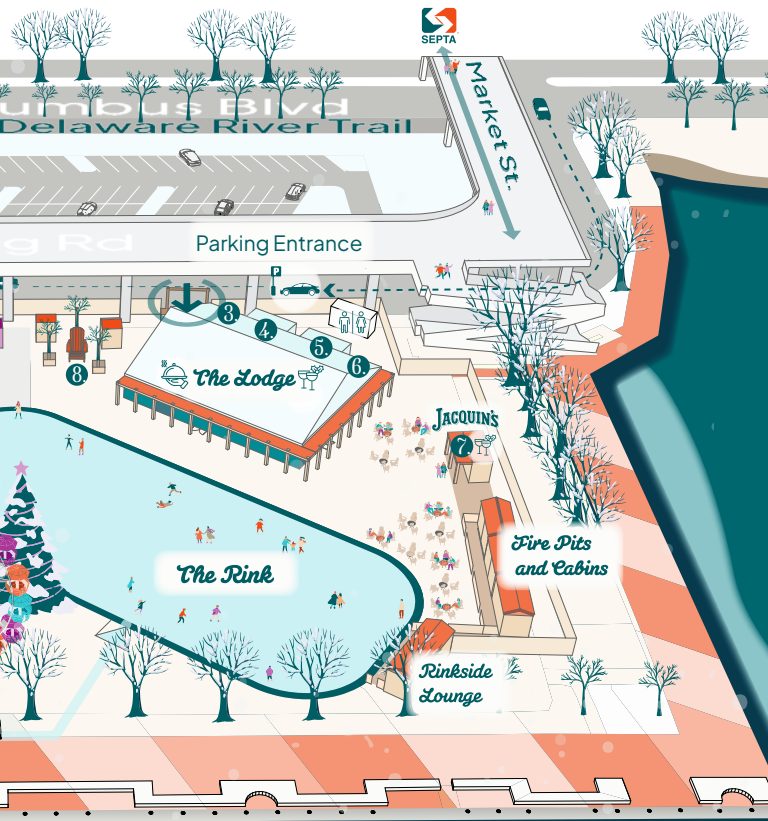

**Independence Blue Cross RiverRink Winterfest is the perfect location for any holiday party, birthday, or event. Wow your guests with our festive lodge, rustic Rinkside Lounge, or a cozy cabin and fire pit.**

### **THE LODGE**

If you need a larger space, look no further than the heated lodge. Adorned in a dazzling, glowing atmosphere, it's the ideal pairing for any skate party.

### **GROUP SKATING**

We also offer discounts for groups of 15 or more skaters. To book your group outing, contact [riverrink@drwc.org](mailto:riverrink@drwc.org).

All rental options can be customized with delicious food and beverage catering options. For more details, contact [riverrink@drwc.org](mailto:riverrink@drwc.org).

1. Skelly's Funnel Cake and Fair Foods
2. Skelly's Ice Cream
3. Skelly's Pizza Port
4. Chickie's & Pete's
5. Philly Taco
6. The Lodge Bar
7. Pennsylvania Dutch Porch Bar
8. Visit Philly Chair

Independence  RiverRink